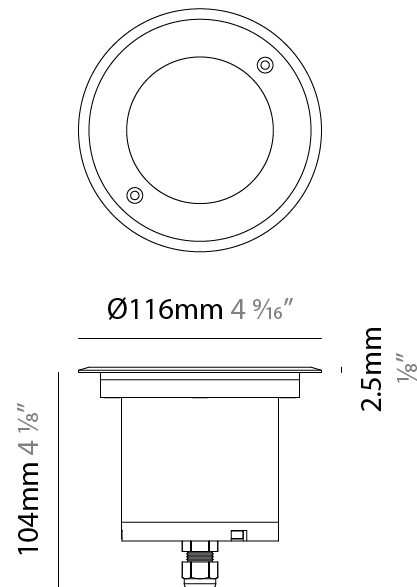

GENERAL

Series: Caliber
Subseries: Caliber 120 D
Brand: Unonovesette
Division: Exterior
Mounting Type: Recessed
Mounting Location: In-Ground
Subcategory: Drive Over

PHYSICAL

Shape: Square
Diameter (mm): 116
Diameter (in): 4 9/16
Height (mm): 104
Height (in): 4 1/8
Light Distribution: Direct
Weight (kg): 0.900
Weight (lbs): 1.98
Installation Requirement: Housing box
Diffuser: Extra clear glass 6mm
Fixture Finish: [ASB / SST](#)
Fixture Material: Stainless Steel AISI 316L
Cable Details: 350mm NS20N PCP 2x0.5 mm2

ELECTRICAL

Lamp Type: LED
Input Wattage (W): 9.04
Total Output Wattage (W): 8.5
Dimming: Non-Dimming / Phase Dimming (120Vac only) / 0-10V Dimming
Driver Included: No
Driver Location: Remote
Driver Type: Constant Voltage - Universal
Driver Class: Class 2
Input Voltage (V): 120 - 277
Output Voltage (V): 24

LED

Number of LEDs: 1
Color Temperature (°K): [2700 / 3000 / 4000](#)
Max. Delivered Lumen (lm): 730 (3000K)
CRI: >90 CRI
Lamp Life (hrs): 100000

OPTICAL

Optic°: [10 / 35 / 50](#)
Beam Angle: Narrow / Medium / Wide
Adjustability: Rotational 360°; Tilt 15°

RATINGS AND CERTIFICATIONS

Certified By: Certified for North American Standards
IP rating: IP68 (not for permanent immersion)
IK Rating: IK08
Marine Grade: Stainless Steel AISI 316L